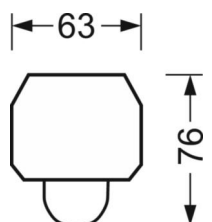

LIGHTING TECHNOLOGY

Placement	LED, Colour rendering/Light colour CRI ≥ 80 / 4000K
Colour tolerance (MacAdam)	3SDCM
Photobiological safety (Luminaire)	RG1
Nominal luminous flux/switching steps (EDM)	8700lm/49W, 8400lm/48W, 8200lm/46W, 8000lm/45W, 7800lm/43W, 7500lm/42W, 7300lm/40W, 7100lm/39W, 6800lm/37W, 6600lm/36W, 6400lm/34W, 6100lm/33W, 5900lm/32W, 5700lm/30W, 5400lm/29W, 5200lm/27W
LED service life	50000h L80/B10 (Tq 40°C)
Luminaire luminous efficiency	191lm/W-177lm/W
Beam angle	100° (C0) / 110° (C90)
UGR lat./long.	23.9 / 28.5 (49W)

DEEP-LINK

<https://www.regiolux.de/en/article/18318404100>

Reference	LED 8700lm/49W 840
ηLB	100 %
Φ ↓/↑	99 % / 1 %
UGR lat./long.	23.9 / 28.5

MECHANICS

Housing colour	traffic white RAL 9016
Dimensions (LxWxH/DxH)	1531mm x 63mm x 46mm
Weight (net)	1.8kg
Type of installation	Mounting rail system installation

Dimensions

L	1531 mm	Length
B	63 mm	Width
H	46 mm	Height