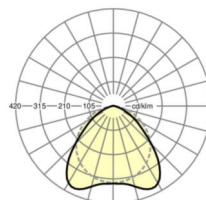

CHARACTERISTICS

Order number	18318404100
EAN number	4020863359554
Commodity code	94051190
Certification mark	IP 20, Protection class I, F, HACCP DIN10500/Food/IFS-application-related suitability/BRC, Indoor, CE
Impact resistance (IK rating)	IK03 (10°C bis 40°C)
Ambient temperatur	ta 10°C to 40°C
Warranty period	5 years
State funding programs	BEG - Federal funding for efficient buildings (valid only for Germany)

ELECTRICAL ENGINEERING

Controller	Electronic multi-lumen driver, 16-steps (1 pcs.)
System output	49W-27W
Mains voltage	230V/50Hz
Circuit breakers (inrush current)	18 pieces/B10, 30 pieces/B16, 31 pieces/C10, 51 pieces/C16
Energy efficiency class/light source	B

LIGHTING TECHNOLOGY

Placement	LED, Colour rendering/Light colour CRI ≥ 80 / 4000K
Colour tolerance (MacAdam)	3SDCM
Photobiological safety (Luminaire)	RG1
Nominal luminous flux/switching steps (EDM)	8700lm/49W, 8400lm/48W, 8200lm/46W, 8000lm/45W, 7800lm/43W, 7500lm/42W, 7300lm/40W, 7100lm/39W, 6800lm/37W, 6600lm/36W, 6400lm/34W, 6100lm/33W, 5900lm/32W, 5700lm/30W, 5400lm/29W, 5200lm/27W
LED service life	50000h L80/B10 (Tq 40°C)
Luminaire luminous efficiency	191lm/W-177lm/W
Beam angle	100° (C0) / 110° (C90)
UGR lat./long.	23.9 / 28.5 (49W)

DEEP-LINK

<https://www.regiolux.de/en/article/18318404100>

Reference	LED 8700lm/49W 840
ηLB	100 %
Φ ↓/↑	99 % / 1 %
UGR lat./long.	23.9 / 28.5