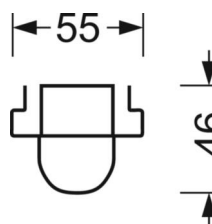

Device mount - Linear.Lens.Profile - direct wide distribution - visually continuous

Device mount made of galvanised, profiled sheet steel; surface coated with polyester resin. Fastening without tools with two integrated lateral lever locks. LED unit in housing length for optically seamless light run. Housing colour traffic white RAL 9016; Direct, wide light distribution using Linear.Lens.Profile made of matt PMMA plastic. Optically seamless light run. Heat-resistant cables including fixed 3-pole rapid installation plug connector with tool-free phase preselection and locating finger The device mount can be adjusted variably in steps with a multi-lumen driver (default setting: maximum Lumen output).

LIGHTING TECHNOLOGY

Placement	LED, Colour rendering/Light colour CRI ≥ 80 / 4000K
Colour tolerance (MacAdam)	3SDCM
Photobiological safety (Luminaire)	RG1
Nominal luminous flux/switching steps (EDM)	8700lm/49W, 8400lm/48W, 8200lm/46W, 8000lm/45W, 7800lm/43W, 7500lm/42W, 7300lm/40W, 7100lm/39W, 6800lm/37W, 6600lm/36W, 6400lm/34W, 6100lm/33W, 5900lm/32W, 5700lm/30W, 5400lm/29W, 5200lm/27W
LED service life	50000h L80/B10 (Tq 40°C)
Luminaire luminous efficiency	191lm/W-177lm/W
Beam angle	100° (C0) / 110° (C90)
UGR lat./long.	23.9 / 28.5 (49W)

DEEP-LINK

<https://www.regiolux.de/en/article/18318404100>

Reference	LED 8700lm/49W 840
ηLB	100 %
Φ ↓/↑	99 % / 1 %
UGR lat./long.	23.9 / 28.5

MECHANICS

Housing colour	traffic white RAL 9016
Dimensions (LxWxH/DxH)	1531mm x 63mm x 46mm
Weight (net)	1.8kg
Type of installation	Mounting rail system installation

Dimensions

L	1531 mm	Length
B	63 mm	Width
H	46 mm	Height